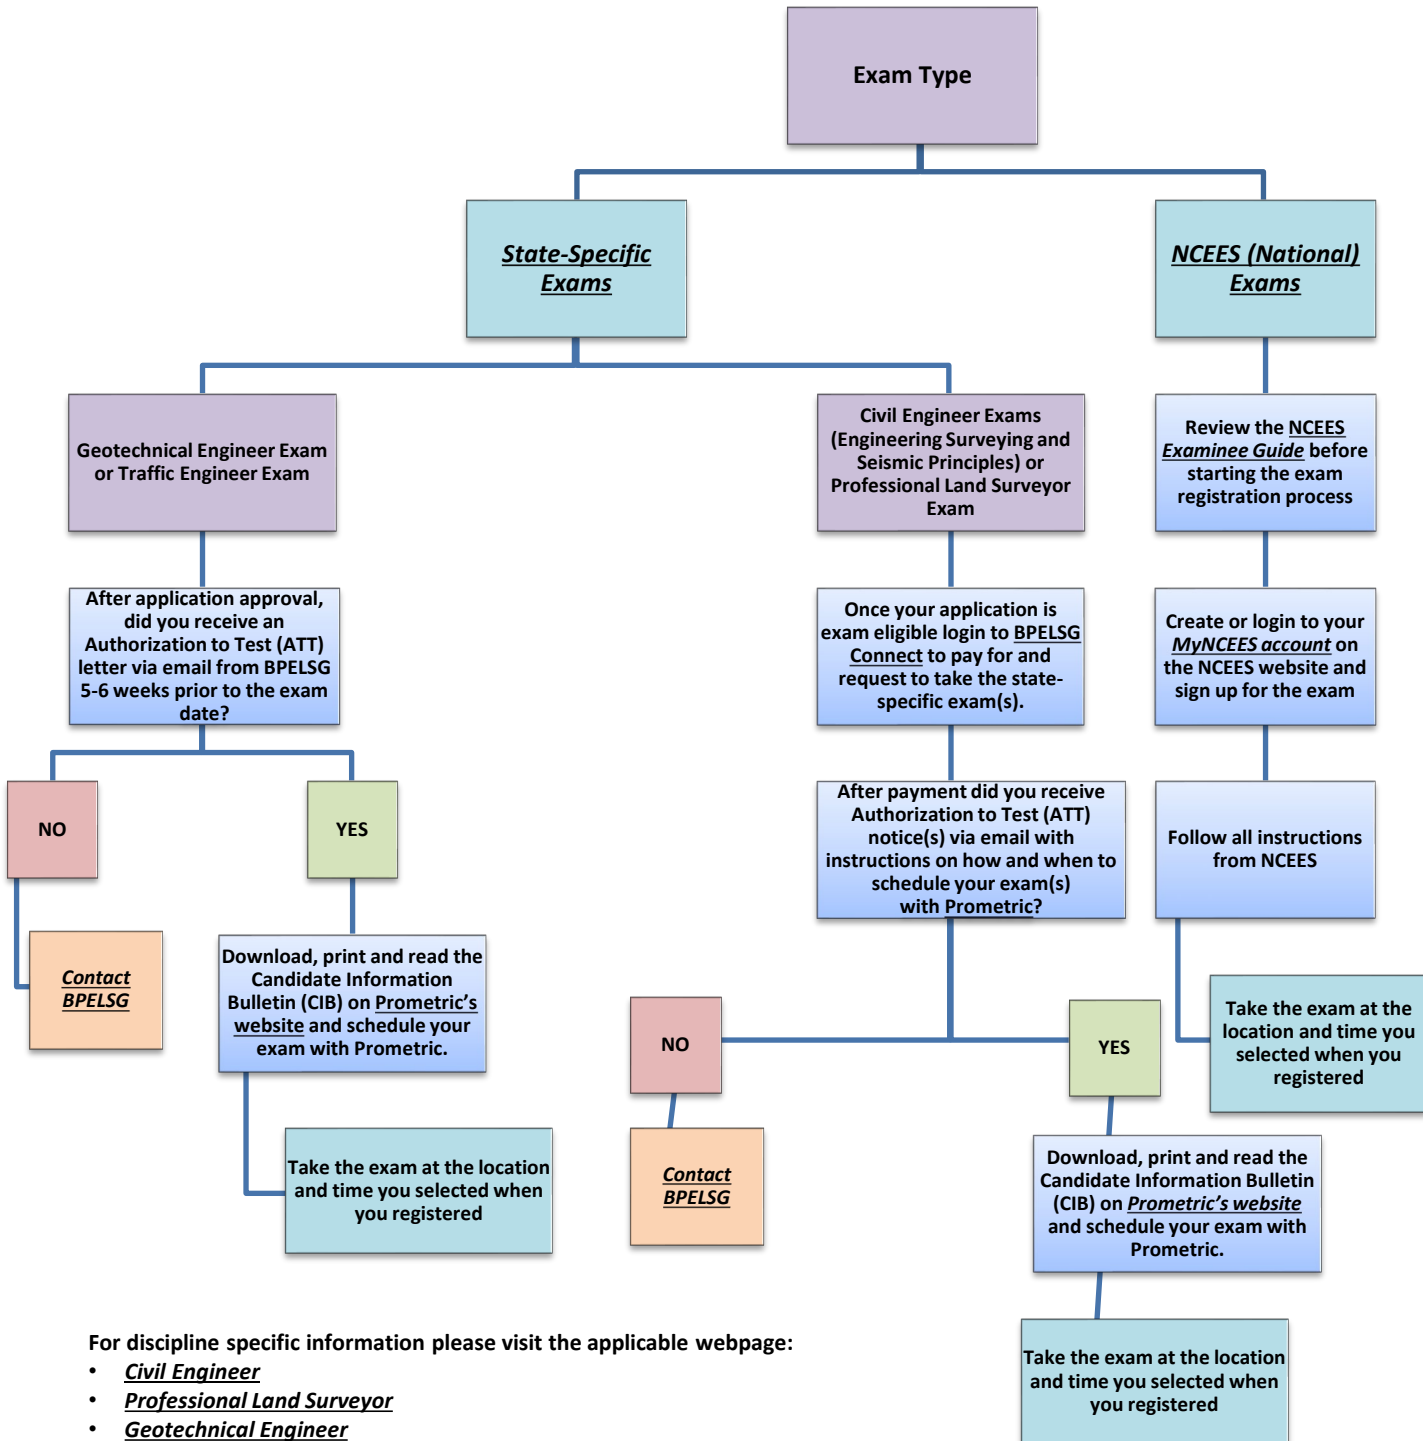

# Scheduling NCEES and/or State-Specific Professional Engineer and Professional Land Surveyor Exams

For discipline specific information please visit the applicable webpage:

- [Civil Engineer](#)
- [Professional Land Surveyor](#)
- [Geotechnical Engineer](#)
- [Traffic Engineer](#)
- [Structural Engineer](#)